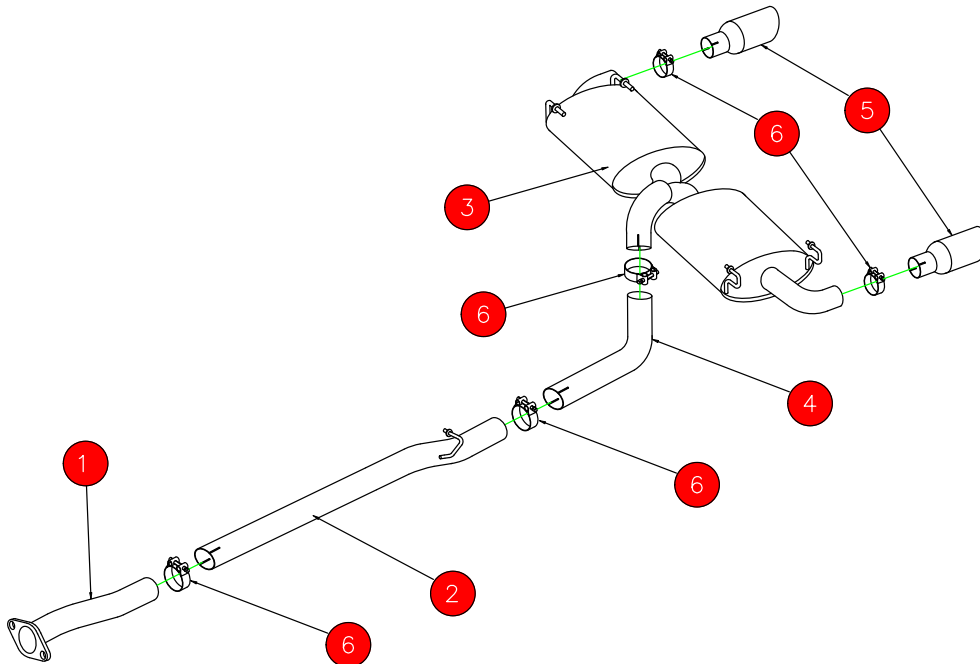

CAR	Subaru BRZ 2.0L / Toyota GT86 / GR86	PART NO.	SSUS010
YEAR	12-23	FIT KITS	389FK
NOTES	Where not supplied use original fittings	FEATURES	Pipe Diameter:- 63.5mm/2.5"

NO.	PART NO.	DESCRIPTION	QTY
1	219SU	Centre Section Front Pipe	1
2	212SU	Centre Section Non-Resonated	1
3	214SU	Rear Silencer	1
4	232SU	Rear Link Pipe	1
5	Z023.10061	Polished Trim	2
Fit Kit			
6	Z016.10064	65mm H/D Clamps	5

DATE	07/06/2023
ISSUE	04
AUTHORISED	S Shipley

NOTE: ENSURE SCORPION SYSTEM IS CLEAR OF MOVING PARTS AND ALL ORIGINAL FUNCTIONS WORK CORRECTLY.

Checked By _____